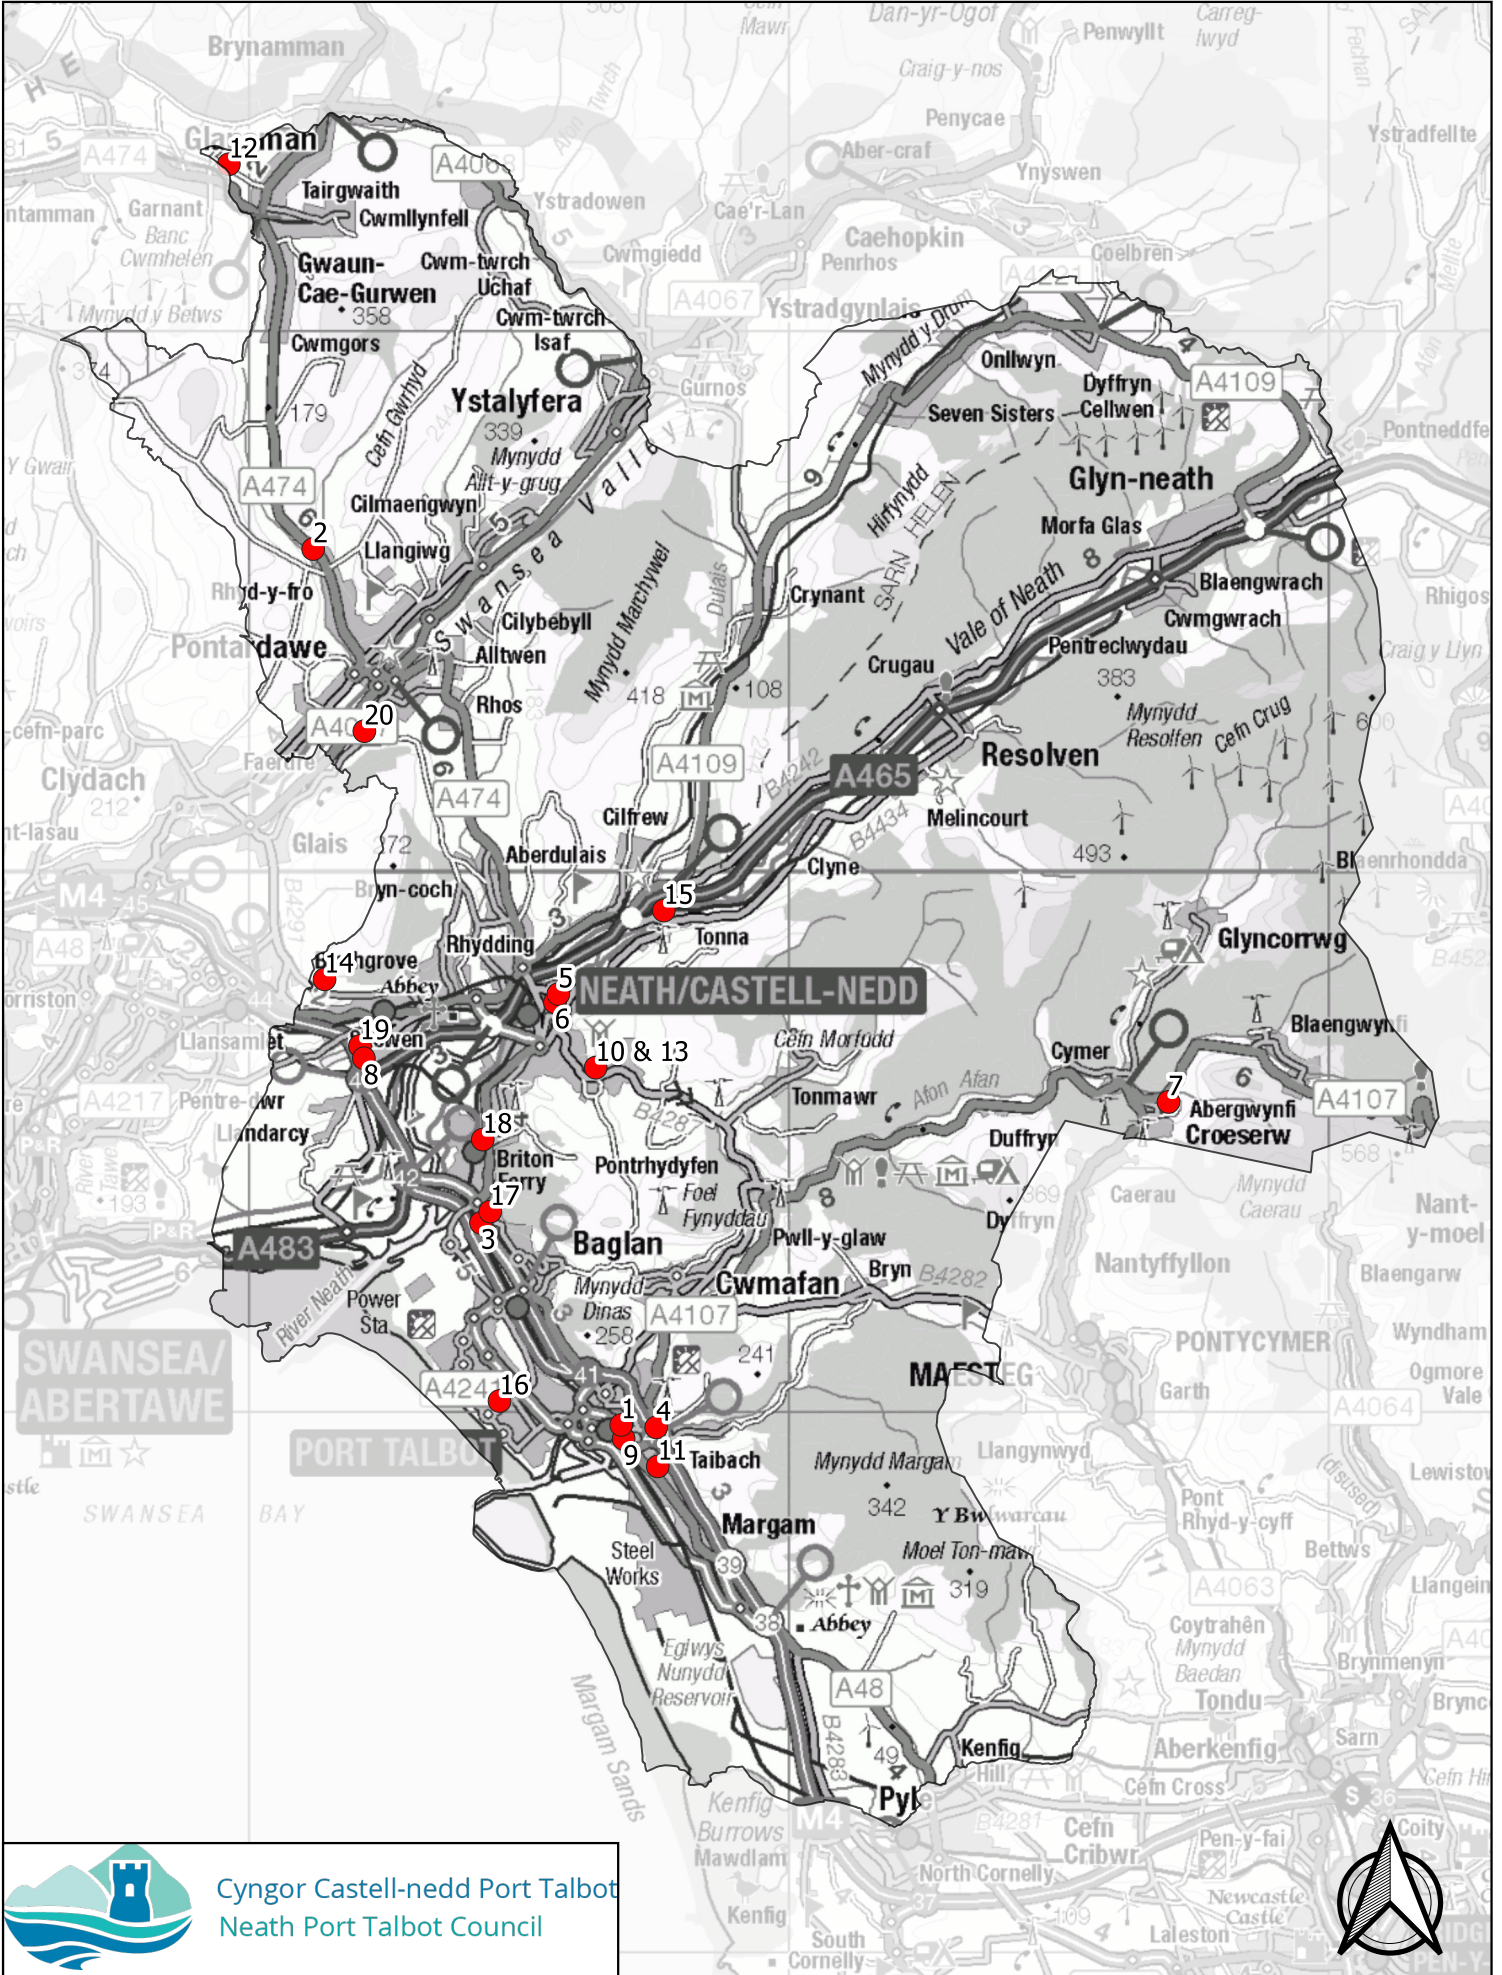

Private Care Homes in NPT

Cyngor Castell-nedd Port Talbot
Neath Port Talbot Council